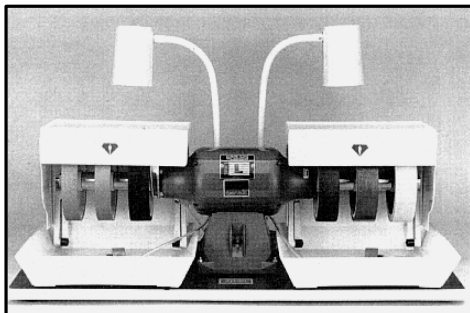

* - Item not normally stocked, special order item.
** - Special shipping charge for item.