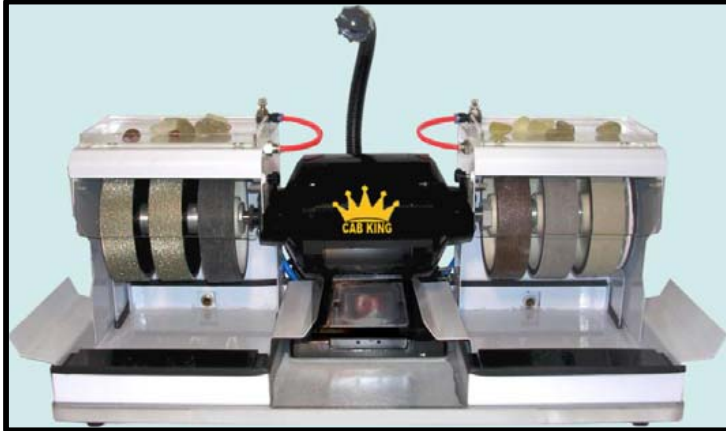

ARBOR PACKAGES

"YOUR LAPIDARY
GENERAL STORE"

Order Toll Free: (888) 612-3444

Web Site: www.lapidarysupplies.com

The CAB KING 6 by Reentel International All Diamond Grinding/Sanding/Polishing Arbor

- 1 - ¼ Hp., 1,800 RPM, 115 VAC, Motorized Direct Drive Arbor with clean water pump system
- 1 - 6" X 1 1/2" 80 and 220 Mesh metal bonded Diamond Wheels
- 1 - 6" X 1 1/2" 280, 600, 1,200 and 3,000 Mesh resin bonded Diamond Wheels
- 1 - Polish accessory kit including canvas disc, diamond paste, goggles and apron
- 1 - 18" Flex Stem Lamp

Some of the features of the GEM KING 6:

- Removable heavy duty powder coated steel pans and hoods
- Water drainage system to eliminate constant emptying of pans
- Removable magnetic stone trays and hand rests
- Adjustable fresh water drip system

MLS Part #: 220000

Price: \$1,399.00**

The PIXIE from Diamond Pacific All diamond Grinding / Sanding Arbor

- 1 - 1/8 Hp., 115 VAC, Motorized Arbor complete with Spra-Mist coolant pump ,splash shields and tray
- 1 - 4" X 1 ¼" 80 and 220 Mesh GALAXY metal bonded Diamond Wheels
- 1 - 4" X 1 ¼" 280, 600, 1,200 and 3,000 Mesh NOVA resin bonded Diamond Wheels
- 1 - 4" Untreated Canvas Polishing Disc
- 1 - 14,000 Mesh tube of Diamond Polish Compound
- 1 - 15" Flex Stem Lamp
- 1 - Geyser under wheel water pump
- 1 - Safety Glasses, Water Aid, Handy Cab Rest, Instruction Manual