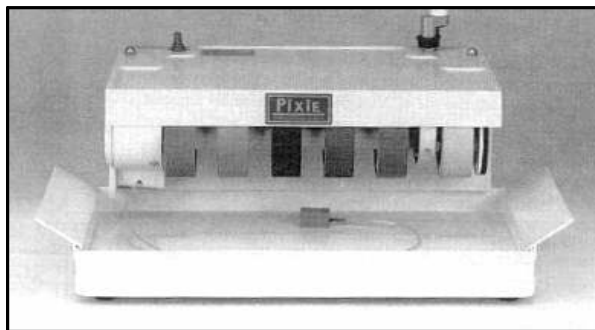

The PIXIE from Diamond Pacific All diamond Grinding / Sanding Arbor

- 1 - 1/8 Hp., 115 VAC, Motorized Arbor complete with Spra-Mist coolant pump ,splash shields and tray
- 1 - 4" X 1 ¼" 80 and 220 Mesh GALAXY metal bonded Diamond Wheels
- 1 - 4" X 1 ¼" 280, 600, 1,200 and 3,000 Mesh NOVA resin bonded Diamond Wheels
- 1 - 4" Untreated Canvas Polishing Disc
- 1 - 14,000 Mesh tube of Diamond Polish Compound
- 1 - 15" Flex Stem Lamp
- 1 - Geyser under wheel water pump
- 1 - Safety Glasses, Water Aid, Handy Cab Rest, Instruction Manual

MLS Part #: 200600*

Price: $1,525.00**

The GENIE from Diamond Pacific All diamond Grinding / Sanding Arbor

1. 1 - 1/4 Hp., 1800 RPM, 115 VAC, Motorized Arbor with Spra-Mist coolant pump ,splash shields and trays
   - 1 - 6" X 1 1/2" 80 and 220 Mesh GALAXY metal bonded Diamond Wheels
   - 1 - 6" X 1 1/2" 280, 600, 1,200 and 3,000 Mesh NOVA resin bonded Diamond Wheels
   - 1 - 5 ½" Untreated Canvas Polishing Disc
   - 1 - 14,000 Mesh tube of Diamond Polish Compound
   - 1 - 18" Flex Stem Lamp
   - 2 - Geyser under wheel water pumps
   - 1 - Safety Glasses, Water Aid, Handy Cab Rest, Instruction Manual
2. (Note: The magnifier shown no longer comes with the machine shown, this is a option)

MLS Part #: 200610*

Price: $2,225.00**