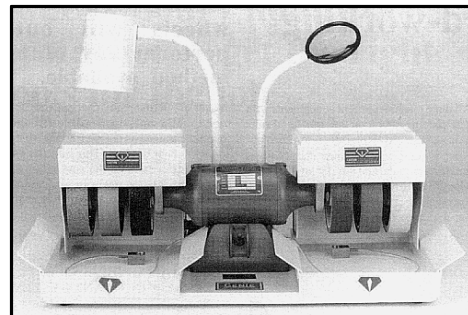

MLS Part #: 200600*

Price: \$1,525.00**

The GENIE from Diamond Pacific All diamond Grinding / Sanding Arbor

- 1 - 1/4 Hp., 1800 RPM, 115 VAC, Motorized Arbor with Spra-Mist coolant pump ,splash shields and trays
 - 1 - 6" X 1 1/2" 80 and 220 Mesh GALAXY metal bonded Diamond Wheels
 - 1 - 6" X 1 1/2" 280, 600, 1,200 and 3,000 Mesh NOVA resin bonded Diamond Wheels
 - 1 - 5 ½" Untreated Canvas Polishing Disc
 - 1 - 14,000 Mesh tube of Diamond Polish Compound
 - 1 - 18" Flex Stem Lamp
 - 2 - Geyser under wheel water pumps
 - 1 - Safety Glasses, Water Aid, Handy Cab Rest, Instruction Manual
- (Note: The magnifier shown no longer comes with the machine shown, this is a option)

MLS Part #: 200610*

Price: \$2,225.00**

The TITAN from Diamond Pacific All diamond Grinding / Sanding Arbor

- 1 - 3/4 Hp., 1,800 RPM, 115 VAC, Motorized Arbor complete with Spra-Mist coolant pump ,splash shields and tray
 - 1 - 7 5/8" X 1 ½" 80 and 220 Mesh GALAXY metal bonded Diamond Wheels
 - 1 - 7 5/8" X 2" 280, 600, 1,200 and 3,000 Mesh NOVA resin bonded Diamond Wheels
 - 1 - 5 ½" Untreated Canvas Polishing Disc
 - 1 - 14,000 Mesh tube of Diamond Polish Compound
 - 1 - 24" Flex Stem Lamp
 - 1 - Geyser under wheel water pump
 - 1 - Safety Glasses, Water Aid, Handy Cab Rest, Instruction Manual
- (Note: Only one lamp comes with the unit, the second lamp in shown in the picture is an option.)