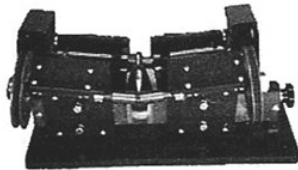

Little Sphere Machine

MINI SPHERE GRINDER by Covington

Grind spheres 1/4" to 1" diameter. Dual 1/18 Hp. Motors, 115 VAC, automatic grit application, spring loaded cutting heads and cutting angle adjustment. The downward slanted cutter cups and shafts run the sphere in a bath of grit. This eliminates the need to constantly dab grit with a brush. The angle of the cutting cups can be increased as the rough corners of the sphere grind off. Both heads are spring loaded, so continuous adjustment is unnecessary. Unit comes complete with 1 grit pan, instructions, guarantee and one pair of 1/4", 3/8", 5/8" and 7/8" cups.

MLS Part#: 263000

Price: $498.75**