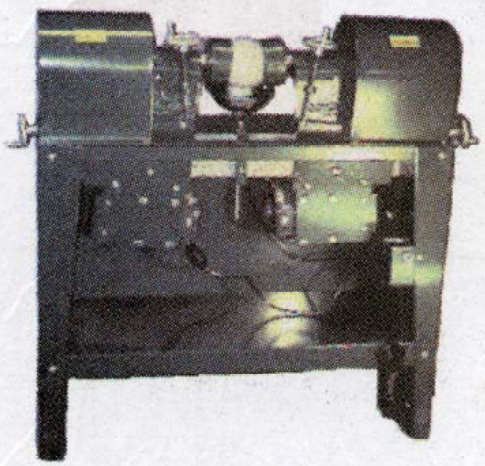

## MINI SPHERE GRINDER by Covington

Grind spheres 1/4" to 1" diameter. Dual 1/18 Hp. Motors, 115 VAC, automatic grit application, spring loaded cutting heads and cutting angle adjustment. The downward slanted cutter cups and shafts run the sphere in a bath of grit. This eliminates the need to constantly dab grit with a brush. The angle of the cutting cups can be increased as the rough corners of the sphere grind off. Both heads are spring loaded, so continuous adjustment is unnecessary. Unit comes complete with 1 grit pan, instructions, guarantee and one pair of 1/4", 3/8", 5/8" and 7/8" cups.

MLS Part#: 263000

Price: \$498.75\*\*

LARGE SPHERE MACHINE

## LARGE SPHERE GRINDER by Covington

- Dual 1/3 Hp., 115 VAC motors.
- Automatic grit application with slurry bowl.
- Spring loaded cutting heads.
- Cutting angle adjustment.
- Shielded arbor shafts and bearings.
- Large metal cabinet with shelf.
- Makes beautiful spheres 1 1/4" to 9" diameter.
- Used silicon carbide cutting grit.