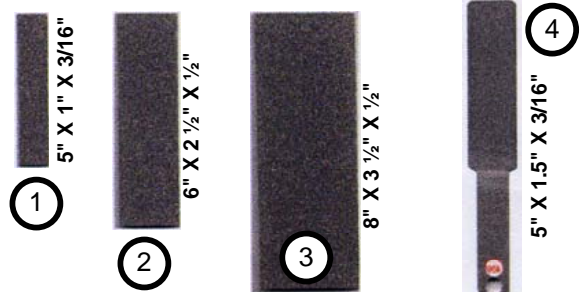

OPTIVISOR

OPTIVISOR with
OPTILOUPE

VISOR LIGHT

OPTIVISOR - COMPLETE & ACCESSORIES

MODEL	MAG. POWER	WORKING DISTANCE	MLS PART No.	Price
DA-2	1.5X	20 Inches	850010	\$44.85
DA-3	1.7X	14 Inches	850020	\$44.85
DA-4	2.0X	10 Inches	850030	\$44.85
DA-5	2.5X	8 Inches	850040	\$44.85
DA-7	2.7X	6 Inches	850060	\$46.45
DA-10	3.5X	4 Inches	850070	\$46.45
DA-0	HEAD PIECE, NO LENS		850005	23.10
LP-1	Adds 2.5 X	OPTILOUPE	852010	\$10.00
LT-06	VISOR LIGHT, 10" Cord		852020	\$24.40
LT-42	VISOR LIGHT, 42" Cord		852030	\$24.40

OPTIVISOR - LENS PLATES

MODEL	MAG. POWER	WORKING DISTANCE	MLS PART No.	Price
LP-2	1.5X	20 Inches	851010	\$27.30
LP-3	1.7X	14 Inches	851020	\$27.30
LP-4	2.0X	10 Inches	851030	\$27.30
LP-5	2.5X	8 Inches	851040	\$27.30
LP-7	2.7X	6 Inches	851050	\$28.75
LP-10	3.5X	4 Inches	851060	\$28.75

Remember
ROCKS ARE GOOD!!!!

PLATED DIAMOND FILES

PLATED DIAMOND FILES/BLOCKS

STYLE	DIA. MESH SIZE	FILE SIZE (Inches)	MLS PART No.	Price
1	200	5"X1"X3/16"	861010	\$12.00
1	400	5"X1"X3/16"	861020	\$12.00
1	600	5"X1"X3/16"	861030	\$10.00
1	1,200	5"X1"X3/16"	861040	\$10.00
2	200	6"X2.5"X1/2"	862010	\$20.00
2	400	6"X2.5"X1/2"	862020	\$20.00
2	600	6"X2.5"X1/2"	862030	\$18.00
2	1,200	6"X2.5"X1/2"	862040	\$18.00

PLATED DIAMOND FILES/BLOCKS

STYLE	DIA. MESH SIZE	FILE SIZE (Inches)	MLS PART No.	Price
3	200	8"X3.5"X1/2"	865010	\$34.00
3	400	8"X3.5"X1/2"	865020	\$34.00
3	600	8"X3.5"X1/2"	865030	\$30.00
3	1,200	8"X3.5"X1/2"	865040	\$30.00
4	200	5"X1"X3/16"	866010	\$16.00
4	400	5"X1"X3/16"	866020	\$16.00
4	600	5"X1"X3/16"	866030	\$14.00
4	1,200	5"X1"X3/16"	866040	\$14.00
4	200/600*	5"X1"X3/16"	866050	\$30.00
4	400/1,200*	5"X1"X3/16"	866060	\$26.00