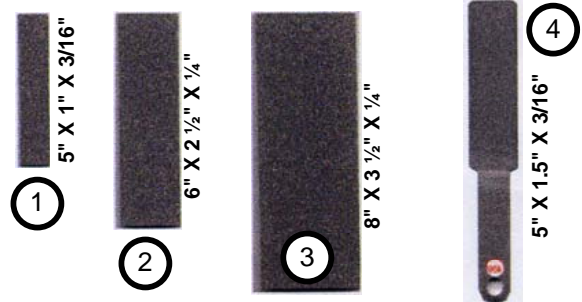

OPTIVISOR

OPTIVISOR with
OPTILOUPE

VISOR LIGHT

OPTIVISOR - COMPLETE & ACCESSORIES

MODEL	MAG. POWER	WORKING DISTANCE	MLS PART No.	Price
DA-2	1.5X	20 Inches	850010	\$47.45
DA-3	1.7X	14 Inches	850020	\$47.45
DA-4	2.0X	10 Inches	850030	\$47.45
DA-5	2.5X	8 Inches	850040	\$47.455
DA-7	2.7X	6 Inches	850060	\$49.10
DA-10	3.5X	4 Inches	850070	\$49.10
DA-0	HEAD PIECE, NO LENS		850005	24.40
LP-1	Adds 2.5 X	OPTILOUPE	852010	\$10.60
LT-06	VISOR LIGHT, 10" Cord		852020	\$25.80
LT-42	VISOR LIGHT, 42" Cord		852030	\$25.80
LT-2204	LIGHT BULB FOR VISOR LIGHT		852040	\$8.15

OPTIVISOR - LENS PLATES

MODEL	MAG. POWER	WORKING DISTANCE	MLS PART No.	Price
LP-2	1.5X	20 Inches	851010	\$28.85
LP-3	1.7X	14 Inches	851020	\$28.85
LP-4	2.0X	10 Inches	851030	\$28.85
LP-5	2.5X	8 Inches	851040	\$28.85
LP-7	2.7X	6 Inches	851050	\$30.40
LP-10	3.5X	4 Inches	851060	\$30.40

PLATED DIAMOND FILES

Remember
ROCKS ARE GOOD!!!!

PLATED DIAMOND FILES/BLOCKS

STYLE	DIA. MESH SIZE	FILE SIZE (Inches)	MLS PART No.	Price
1	200	5"X1"X3/16"	861010	\$12.00
1	400	5"X1"X3/16"	861020	\$12.00
1	600	5"X1"X3/16"	861030	\$10.00
1	1,200	5"X1"X3/16"	861040	\$10.00
2	200	6"X2.5"X1/4"	862010	\$20.00
2	400	6"X2.5"X1/4"	862020	\$20.00
2	600	6"X2.5"X1/4"	862030	\$18.00
2	1,200	6"X2.5"X1/4"	862040	\$18.00

PLATED DIAMOND FILES/BLOCKS

STYLE	DIA. MESH SIZE	FILE SIZE (Inches)	MLS PART No.	Price
3	200	8"X3.5"X1/4"	865010	\$34.00
3	400	8"X3.5"X1/4"	865020	\$34.00
3	600	8"X3.5"X1/4"	865030	\$30.00
3	1,200	8"X3.5"X1/4"	865040	\$30.00
4	200	5"X1"X3/16"	866010	\$16.00
4	400	5"X1"X3/16"	866020	\$16.00
4	600	5"X1"X3/16"	866030	\$14.00
4	1,200	5"X1"X3/16"	866040	\$14.00